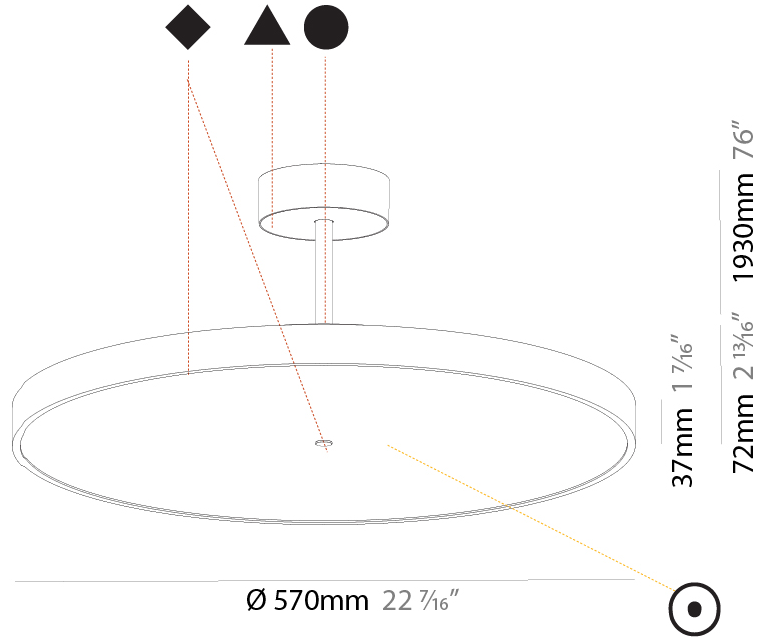

GENERAL

Series: Sign Diva Tube
Subseries: Sign Diva Tube
Brand: Prolicht
Division: Architectural
Mounting Type: Suspension
Mounting Location: Ceiling
Subcategory: Pendant

PHYSICAL

Shape: Round
Diameter (mm): 570
Diameter (in): 22 7/16
Height (mm): 72
Height (in): 2 13/16
Max. Overall Height (mm): 2002
Max. Overall Height (in): 78 13/16
Light Distribution: Direct
Weight (kg): 7.718
Weight (lbs): 17.015
Diffuser: PMMA - Opal / Micro-Prism / Sparkling Secret / Vintage Industrial
Fixture Finish: SSR / BKV / CWI / CRY / HAB / UFT / ITA / RUA / FTG / MYG / LOD / PUS / FRO / FUP / KIA / POP / BLS / SPG / MEY / GOH / GUM / CHC / COM / ABZ / JAG / OBR / MOS / ROR
Fixture Material: Extruded Aluminum / Steel

ELECTRICAL

Lamp Type: LED (Zhaga Standard)
Input Wattage (W): 49
Total Output Wattage (W): 46.9
Dimming: Tri-Mode (Non-Dimming and Phase Dimming (120Vac only) and 0-10V Dimming)
Driver Included: Yes
Driver Location: Integrated
Driver Type: Constant Current - Universal
Driver Class: Class 2
Input Voltage (V): 120 - 277
Constant Current (MA): 350

LED

Color Temperature (*K): 2700 / 3000 / 3500 / 4000
Max. Delivered Lumen (lm): 4978 / 5337 / 5384 / 5494
Nominal Lumen (lm): 6199 / 6646 / 6705 / 6842
CRI: >90 CRI
Lamp Life (hrs): 50000

OPTICAL

RATINGS AND CERTIFICATIONS

Certified By: Certified for North American Standards
IP rating: IP20